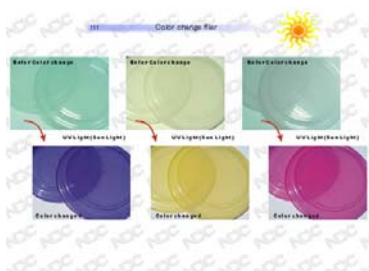

RE0013 (fallow chair)

TT0003 (umbrella)

TT0007 (bottle cooler)

TT0008 (bottle cooler)

TT0026 (square umbrella)

TT0031 (retractable bottle)

TY0007 (color change frisbee)

TY0008 (Inflatable Hand)